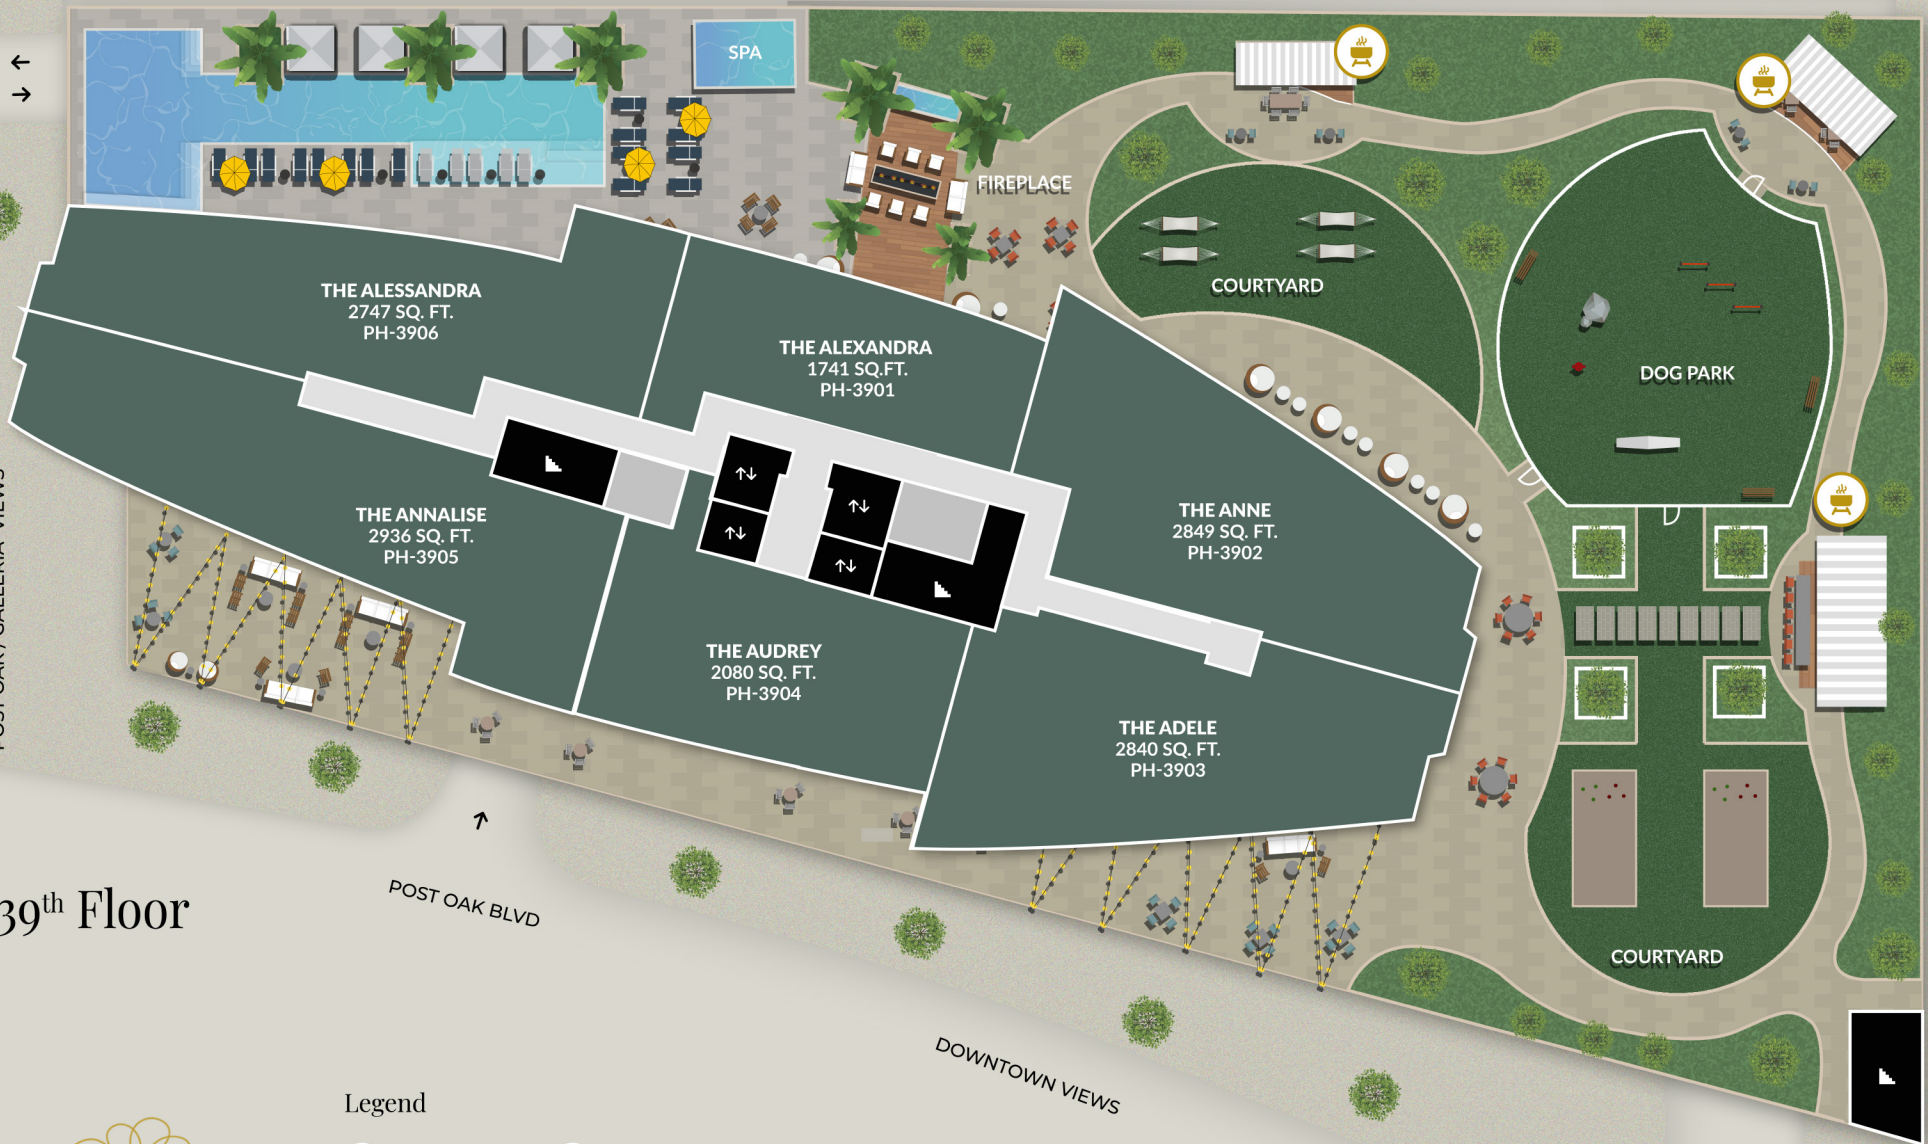

TANGLEWOOD VIEWS

← RETAIL VALET
↓

UP GARAGE RAMP →

DOWN GARAGE RAMP →

PARKING
GARAGE ENTRANCE

RETAIL

POST OAK / GALLERIA VIEWS

RESIDENTIAL VALET

- 1 BED
- AMENITIES
- 2 BEDS
- STAIRS
- PENTHOUSE
- ↕ ELEVATORS

TANGLEWOOD VIEWS

POST OAK / GALLERIA VIEWS

UPTOWN VIEWS

39th Floor

POST OAK BLVD

DOWNTOWN VIEWS

Legend

- 1 BED
- AMENITIES
- 2 BEDS
- STAIRS
- PENTHOUSE
- ↑↓ ELEVATORS

TANGLEWOOD VIEWS

POST OAK / GALLERIA VIEWS

UPTOWN VIEWS

40th Floor

POST OAK BLVD

DOWNTOWN VIEWS

Legend

- 1 BED
- AMENITIES
- 2 BEDS
- STAIRS
- PENTHOUSE
- ↕ ELEVATORS